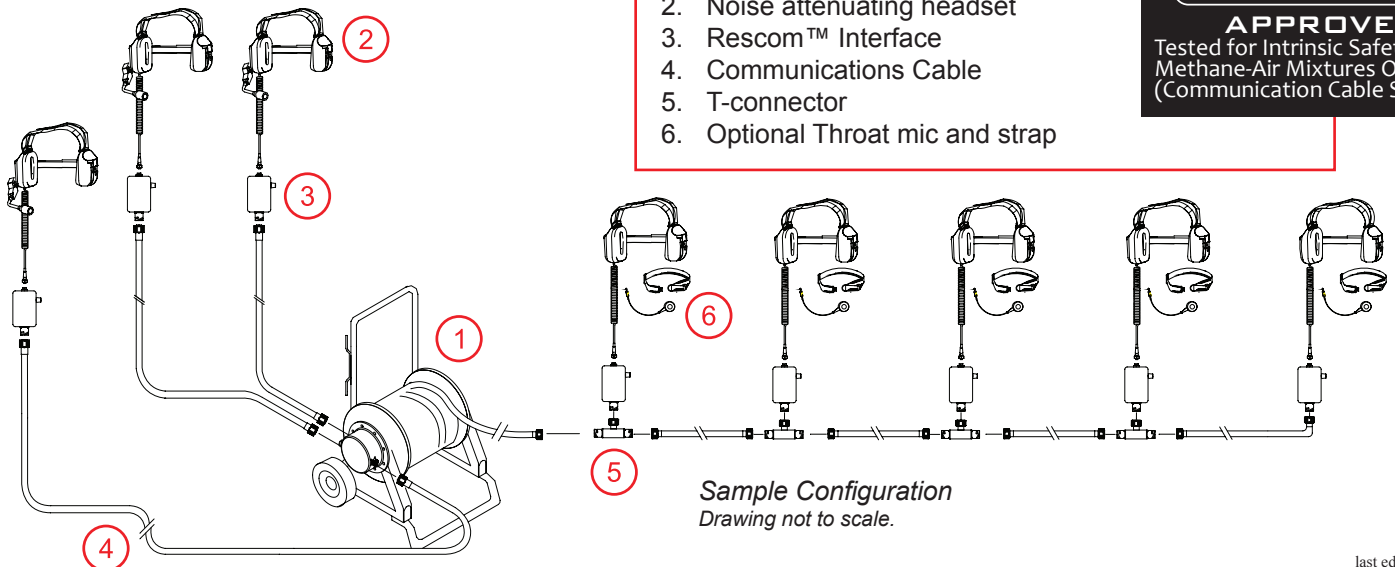

Portable Heavy Duty COMMUNICATION CABLE REELS

The RESCOMTM Cable Reel with electrical connection provides personnel with continuous communications.

Connectors at the reel allows three people to connect right at the unit with our integrated junction box. T-connectors can be added to streamline the system for multiple personnel entries (see diagram below). Any person in the line can disconnect at any time without disrupting communications for the rest of the team. Belt anchors allow for hands free operation by securing the cable to the workers' clothing.

Features

- **Continuous Communication**
- **Connects 2 to 10 Team Members**
- **Pneumatic Tires**
- **Integrated Junction Box w/ Cannon Connectors**
- **Belt Anchor secures cable to personnel**
- **Cam Lock Cable Brake**
- **Heavy Duty Construction**
- **Safety reflectors for locating in low light**
- **Two Models Available**

STORAGE and DEPLOYMENT

RCC-01/305 - up to 1500' of Communication Cable

RCC-02/520 - up to 3000' of Communication Cable

Model RCC-01/305

1. RESCOMTM Cable Reel
2. Noise attenuating headset
3. RescomTM Interface
4. Communications Cable
5. T-connector
6. Optional Throat mic and strap

Sample Configuration
Drawing not to scale.