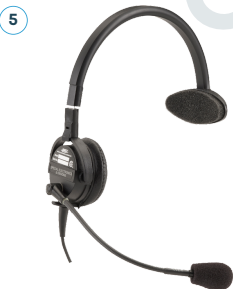

SED[®]

Confined Space Communication Leader
Since 1985

HEADSETS

DQ70-206
Dual-Sided Heavy Duty Headset
Rear headband mount with Noise-Attenuating earcup and Noise-Cancelling Boom Mic

DQ70-208
Dual-Sided Heavy Duty Headset
Rear headband mount with Noise Attenuating earcup and Noise-Rejecting Throat Mic

DQ73-206
Dual-Sided Heavy Duty Headset
Hardhat mount with Noise-Attenuating earcup and Noise-Cancelling Boom Mic

DQ73-208
Dual-Sided Heavy Duty Headset
Hardhat mount with Noise Attenuating earcup and Noise-Rejecting Throat Mic

198920
Single-Sided Lightweight Headset
Mesh mounted lightweight headsets with Noise-Cancelling Boom Mic

198921
Single-Sided Lightweight Headset
Low profile, mesh mounted headset with Noise-Rejecting Throat Mic