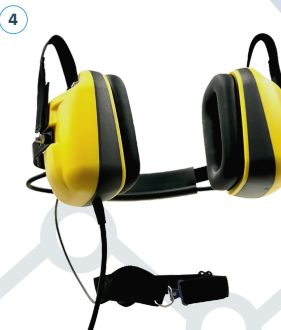

DQ73-208
Dual-Sided Heavy Duty Headset
Hardhat mount with Noise Attenuating earcup and Noise-Rejecting Throat Mic