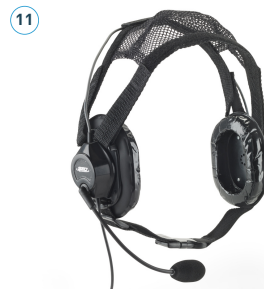

198920
Single-Sided Lightweight Headset
Mesh mounted lightweight headsets with Noise-Cancelling Boom Mic

198921
Single-Sided Lightweight Headset
Low profile, mesh mounted headset with Noise-Rejecting Throat Mic

198922
Single-Sided Watertight Headset with Throat Mic
Low profile, mesh mounted lightweight headsets with Noise-Rejecting Mic

198923
Dual-Sided Watertight Headset
Low profile, mesh mounted lightweight headsets with Noise-Rejecting Throat Mic

198925
Dual-Sided Watertight Headset with Throat Mic
Mesh mounted lightweight headsets with Noise-Rejecting Mic

198933
Single-Sided Lightweight Headset
Standard profile, Mesh mounted with Noise-Cancelling Boom Mic