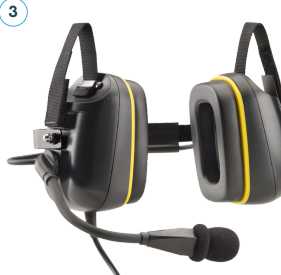

SED[®]

Confined Space Communication Leader
Since 1985

HEADSETS

DQ70-206
Dual-Sided Heavy Duty Headset
Rear headband mount with Noise-Attenuating earcup and Noise-Cancelling Boom Mic

DQ70-208
Dual-Sided Heavy Duty Headset
Rear headband mount with Noise Attenuating earcup and Noise-Rejecting Throat Mic