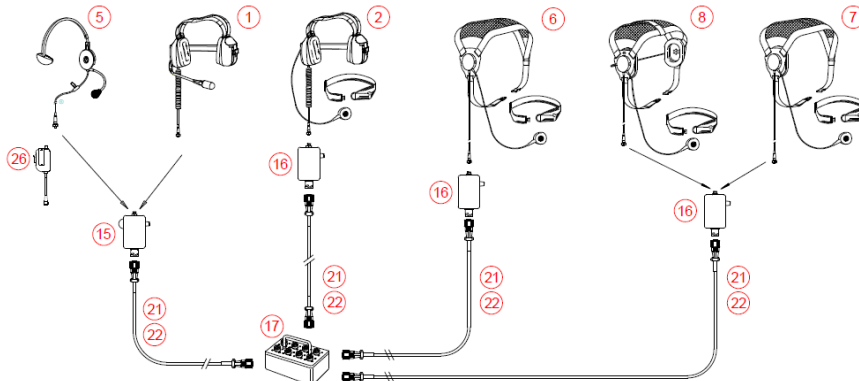

26

040901 Series Push-To-Mute (PTM) or Push-To-Talk (PTT) Switch

Ideal for Supervisors. Can be Locked On or used as a momentary action

27

RCC-01 or RCC-02 Portable Cable Reel

Built-in junction box for continuous communication with pneumatic tires for uneven surfaces

28

330002 - S or M size Rescom Rope bag

(S:100ft and M:300ft rope) Sturdy fabric with a clear pouch for rope logs, carry handle and shoulder strap.

CABLE KITS

ROPE + CABLE KITS

		Cable	DMI	DSI	198902	198913	Junction Box	Equipment Case
RK2MC-030	2 Man	100' x 1	1	1	1	1	6 Port	Medium
RK2MC-091	2 Man	300' x 1	1	1	1	1	6 Port	Medium
RK3MC-030	3 Man	100' x 2 + 50' x 1	1	2	1	2	6 Port	Medium
RK3MC-091	3 Man	300' x 2 + 50' x 1	1	2	1	2	6 Port	Medium
RK5MC-030	5 Man	100' x 4 + 50' x 1	1	4	1	4	6 Port	Medium
RK5MC-091	5 Man	300' x 4 + 50' x 1	1	4	1	4	6 Port	Medium
RK7MC-030	7 Man	100' x 6 + 50' x 1	1	6	1	6	8 Port	Large
RK7MC-091	7 Man	300' x 6 + 50' x 1	1	6	1	6	8 Port	Large

		Rope	Cable	DMI	DSI	198902	198913	Junction Box	Rope Bags	Equipment Case
RK2MR-030	2 Man	100' x 1	50' x 1	1	1	1	1	6 Port	1 x Small	Medium
RK2MR-091	2 Man	300' x 1	50' x 1	1	1	1	1	6 Port	1 x Medium	Medium
RK3MR-030	3 Man	100' x 2	50' x 1	1	2	1	2	6 Port	2 x Small	Medium
RK3MR-091	3 Man	300' x 2	50' x 1	1	2	1	2	6 Port	2 x Medium	Medium
RK5MR-030	5 Man	100' x 4	50' x 1	1	4	1	4	6 Port	4 x Small	Medium
RK5MR-091	5 Man	300' x 4	50' x 1	1	4	1	4	6 Port	4 x Medium	Medium
RK7MR-030	7 Man	100' x 6	50' x 1	1	6	1	6	8 Port	6 x Small	Large
RK7MR-091	7 Man	300' x 6	50' x 1	1	6	1	6	8 Port	6 x Medium	Large

TYPICAL CONNECTION DIAGRAM

BATTERY LIFE FOR 3 AA BATTERIES:

3 Headsets= 108-138 hours
5 Headsets= 64-82 hours
7 Headsets= 46-58 hours
10 Headsets= 27-34 hours

CERTIFICATIONS

ISO 9001:2015

SCAN ME!