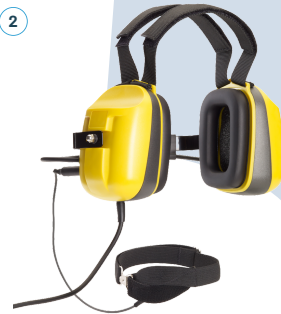

SED[®]

Confined Space Communication Leader
Since 1985

HEADSETS

DQ70-206
Dual-Sided Heavy Duty Headset
Rear headband mount with Noise-Attenuating earcup and Noise-Cancelling Boom Mic

DQ70-208
Dual-Sided Heavy Duty Headset
Rear headband mount with Noise Attenuating earcup and Noise-Rejecting Throat Mic