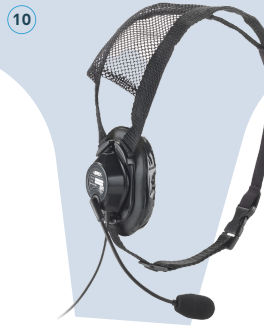

SED[®]

Confined Space Communication Leader
Since 1985

HEADSETS

DQ70-206
Dual-Sided Heavy Duty Headset
Rear headband mount with Noise-Attenuating earcup and Noise-Cancelling Boom Mic

DQ70-208
Dual-Sided Heavy Duty Headset
Rear headband mount with Noise Attenuating earcup and Noise-Rejecting Throat Mic

198920
Single-Sided Lightweight Headset
Mesh mounted lightweight headsets with Noise-Cancelling Boom Mic

198921
Single-Sided Lightweight Headset
Low profile, mesh mounted headset with Noise-Rejecting Throat Mic

198922
Single-Sided Watertight Headset with Throat Mic
Low profile, mesh mounted lightweight headsets with Noise-Rejecting Mic

198923
Dual-Sided Watertight Headset
Low profile, mesh mounted lightweight headsets with Noise-Rejecting Throat Mic

198925
Dual-Sided Watertight Headset with Throat Mic
Mesh mounted lightweight headsets with Noise-Rejecting Mic

198933
Single-Sided Lightweight Headset
Standard profile, Mesh mounted with Noise-Cancelling Boom Mic