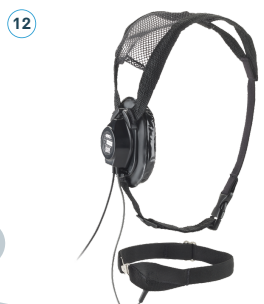

198935
Single-Sided Watertight Headset
Standard profile, mesh mounted with Noise-Rejecting Throat Mic